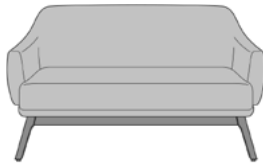

EMAR2111
55W 28D 33H
24.5AH